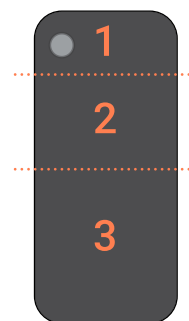

MOBILE DEVICE & OS COMPATIBILITY

Popular mobile devices and operating systems (OS) are regularly tested to evaluate NFC scan performance, Bluetooth connectivity, and app compatibility with Sensors. Refer to the diagram for the NFC scan location on your mobile device. We recommend checking this guide before installing a new OS version on your phone or before using the App with a new phone.

NFC LOCATION

Recommended app, device, and operating systems

FreeStyle Libre 2 (version 2.7.2)*

OS	DEVICES	NFC LOCATION
iOS: 14.3, 14.4.1, 14.4.2, 14.5, 14.5.1, 14.6, 14.7, 14.7.1, 14.8, 15.0, 15.0.1, 15.0.2, 15.1	iPhone 7, 7 Plus, 8, 8 Plus, X, XR, XS, XS Max, 11, 11 Pro, 11 Pro Max, 12, 12 Pro, 12 Pro Max, 12 Mini, SE (2020), 13, 13 Pro	1

FreeStyle Libre 2 (version 2.7.1)*

OS	DEVICES	NFC LOCATION
Android: 8.0, 8.1.0, 9, 10, 11, 12	Google Pixel, Pixel 2, Pixel 2 XL, Pixel 3, Pixel 3 XL	1
	LG Nexus 5X	
	Samsung S8+, S9, S10, A32 5G, A52 5G, A50	2
	Google Pixel 4, Pixel 4 XL	
Sony Xperia 1, Xperia 5, Xperia 8, Xperia 10 II	3	
Samsung Galaxy S7 Edge, S8, Samsung Note 8